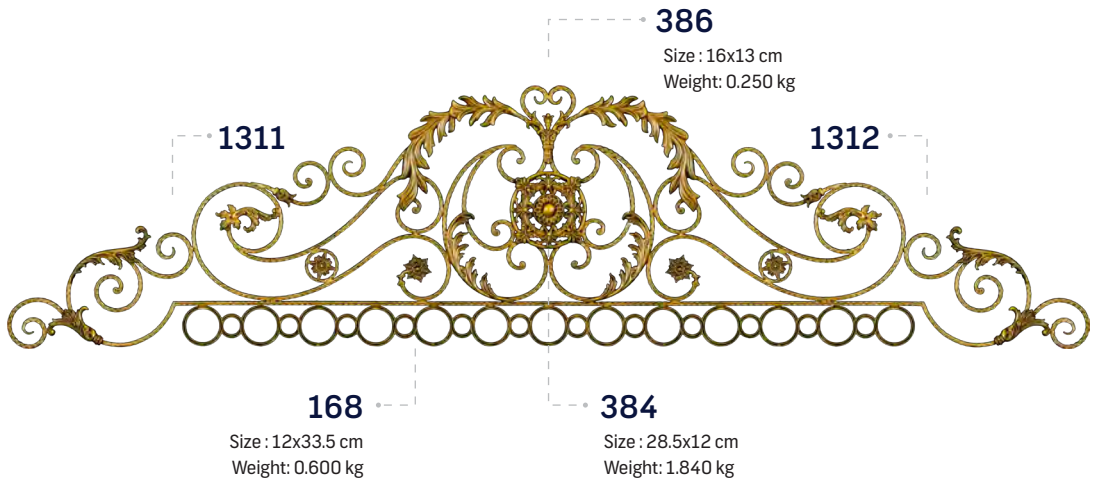

1268

Size : 60x160 cm
 Weight : 12.630 kg

1338

Size : 90x195 cm
 Weight : 26.140 kg

1336

Size : 60x195 cm
 Weight : 19.400 kg

1337

Size : 70x195 cm
 Weight : 22.000 kg

1339

Size : 30x90 cm
 Weight : 3.700 kg

Gate Middle Profile

1318

Size: 136x75 cm Weight: 10.200 kg

1317

Size: 136x75 cm Weight: 10.200 kg

1182

Size: 57x130 cm Weight: 6.280 kg

1181

Size: 57x130 cm Weight: 6.280 kg

1275

Size : 125x58.5 cm
Weight: 5.700 kg

1276

Size : 125x58.5 cm
Weight: 5.700 kg

1280

Size : 80x45 cm
Weight: 4.460 kg

1277

Size : 178x78 cm
Weight: 14.430 kg

1311
 Size : 140x77 cm
 Weight: 10.950 kg

1312
 Size : 140x77 cm
 Weight: 10.950 kg

1287
 Size : 125x62.5 cm
 Weight: 10.840 kg

1289
 Size : 125x69 cm
 Weight: 11.280 kg