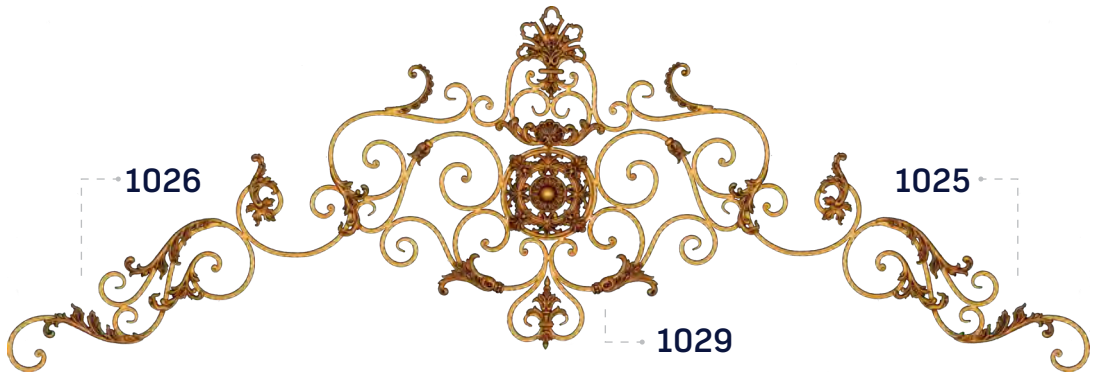

1026

Size: 75x23.5 cm Weight: 2.950 kg