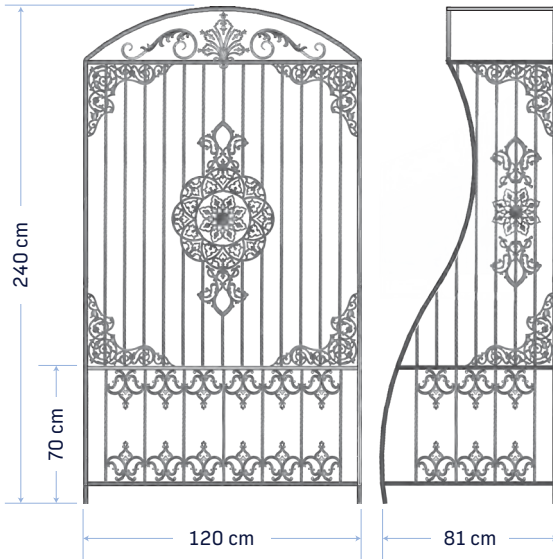

100 cm
 1.110 kg

824

90 cm
 0.980 kg

823

80 cm
 0.890 kg

708

Size : 50x6 mm
Weight: 1.300 kg

709

- Modern Design
- Efficient Design

Size: 125x160 cm Weight: 32.310 kg

1736

Size: 39x46 cm
 Weight: 1.640 kg

1735

Size: 39x46 cm
 Weight: 1.640 kg

1014

Size: 56 cm
 Weight: 7.110 kg