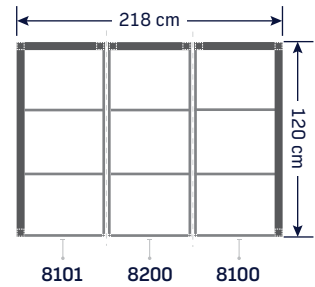

CODE: 8101

Width	Height	Back Height	Length	Weight
88	120	73	218	43.5

All dimensions are measured in cm and weights are in kg unit.