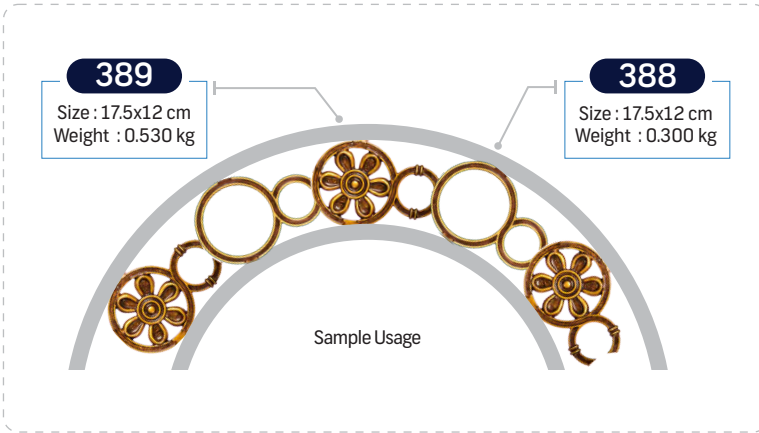

1748

Size : 16.5x58.5 cm
 Weight : 2.120 kg

391

Size : 41.5x12 cm
 Weight : 1.050 kg

374

Size : 44x12 cm
 Weight : 1.110 kg

213
 Size : 20x20 cm Weight: 0.850 kg

1701
 Size : 28x28 cm Weight: 1.520 kg

873
 Size : 5x40 mm
 Weight: 1m = 1.620 kg

875
 Size : 5x40 mm
 Weight: 1m = 1.220 kg

877
 Size : 5x40 mm
 Weight: 1m = 1.320 kg

879
 Size : 5x40 mm
 Weight: 1m = 1.390 kg

1763

Size : 49x7 cm
Weight : 1.700 kg

Size : 40x4 mm Weight: 1m=1.160 kg

744

Size : 40x4 mm Weight: 1m=1.740 kg

747

Size : 50x4 mm Weight: 1m=2.170 kg

748

Size : 50x4 mm Weight: 1m=2.060 kg

719

Size: 40x80 mm
 Weight: 6m = 22 kg

737

Size: 40x60 mm
 Weight: 6m = 18.250 kg

743

Size: 30x50 mm
 Weight: 18 kg

739

Size: 50x50 mm
 Weight: 6m = 18.500 kg

742